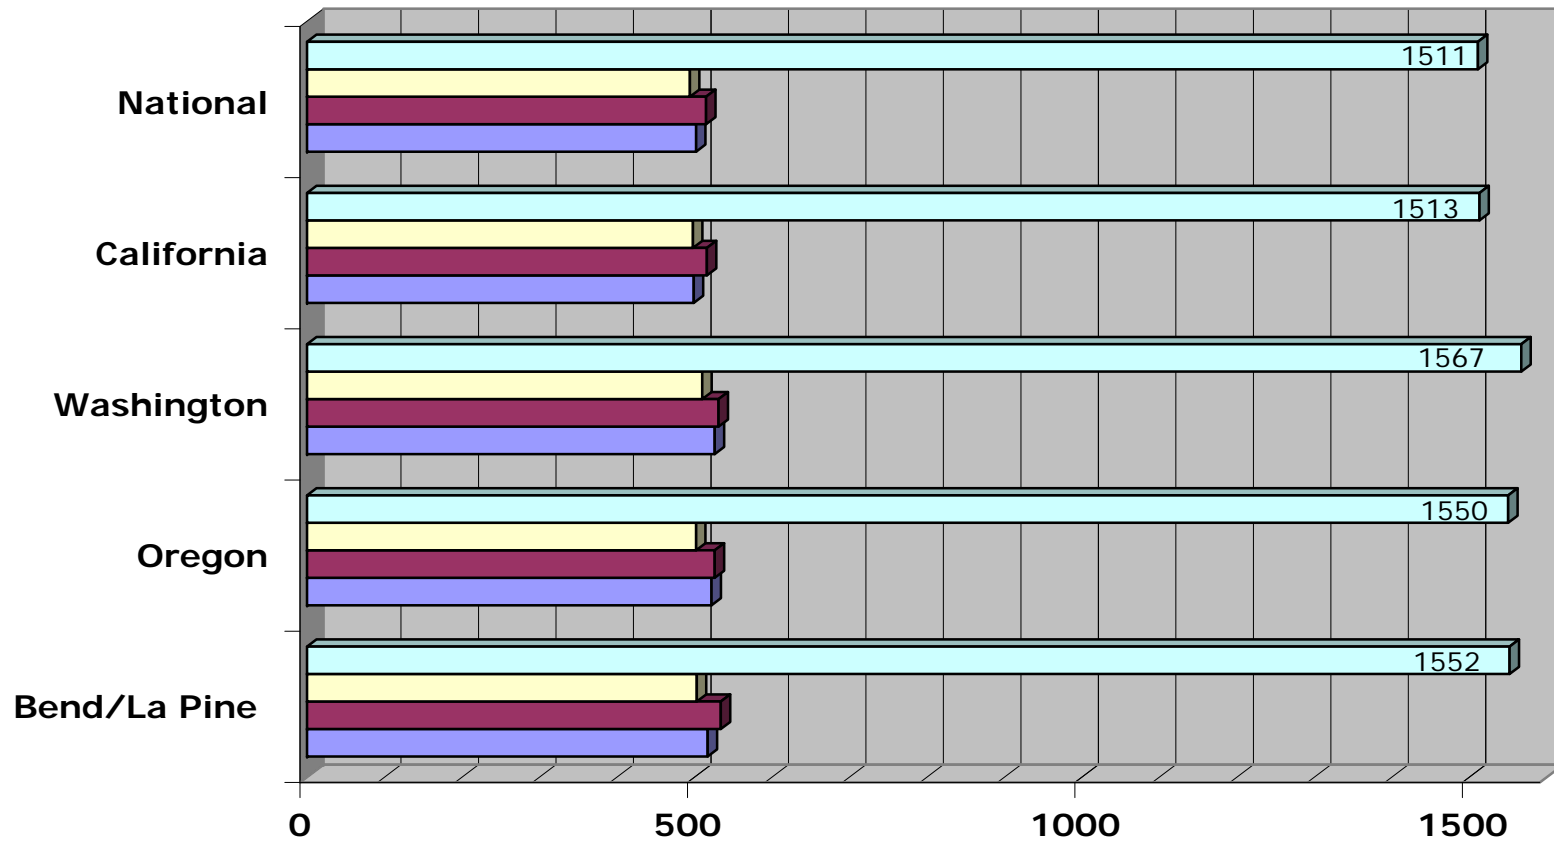

2007 SAT Scores

| | Bend/La Pine | Oregon | Washington | California | National |
|---------|--------------|--------|------------|------------|----------|
| Total | 1552 | 1550 | 1567 | 1513 | 1511 |
| Writing | 503 | 502 | 510 | 498 | 494 |
| Math | 534 | 526 | 531 | 516 | 515 |
| Reading | 517 | 522 | 526 | 499 | 502 |